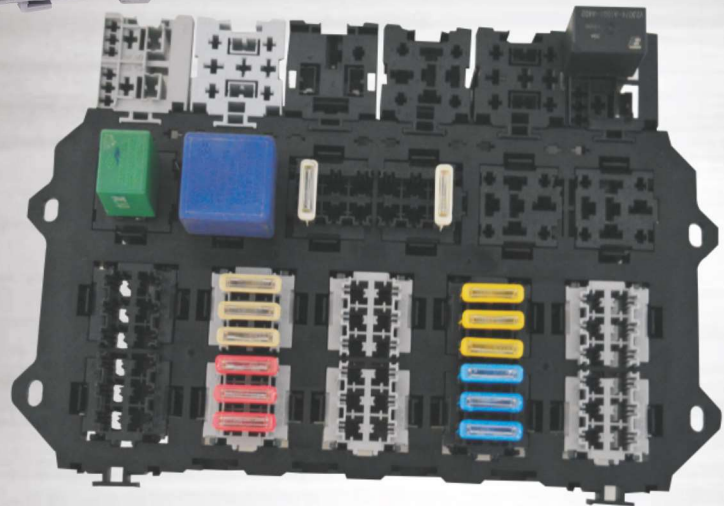

CATEGORY NO.	DESCRIPTION	APPLICABLE TERMINAL	APPLICABLE MATING CONNECTOR	MATERIAL	STANDARD PACKING QTY. [NOS.]	
TTP-2868	Fuse Connector (1+1)	TT-1868 TT-1853 TT-1721	NA	Nylon6/66/ FR	200	
TTP-4868	Fuse Connector (2+2)	TT-1868 TT-1853 TT-1721	NA	Nylon6/66/ FR	100	
TTP-4868H	Fuse Connector (2+2)	TT-1868 TT-1853 TT-1721	NA	Nylon6/66/ FR	100	
TTP-1638A	Single Pole Mini Fuse Connector With Secondary Lock	TT-1638 TT-1738 TT-1458	NA	Nylon6/66/ FR	500	
TTP-1638B	Single Pole Mini Fuse Connector Without Stacking With Secondary Lock	TT-1638 TT-1738 TT-1458	NA	Nylon6/66/ FR	500	
TTP-1638C	Single Pole Mini Fuse Connector With Secondary Lock	TT-1638 TT-1738 TT-1458	NA	Nylon6/66/ FR	500	
TTP-4638	(2+2) Mini Fuse Connector	TT-1638 TT-1738 TT-1458	NA	Nylon6/66/ FR	100	
TTP-1818	Single Fuse Base Connector	TT-1818	NA	Nylon6/66/ FR	500	
TTP-32MAX	2 Pole Maxi Fuse Base	TT-1509	Maxi Fuse	Nylon6/66/ FR	200	
TTP-23FB	23 Mini Fuse Base Connector	TT-1638 TT-1738 TT-1458	TTP-23FC	Nylon6/66/ FR	12	

ELECTRICAL JUNCTION BOXES

TT has developed a series of Fuse boxes, Relay Bases and Frames which offers flexibility in designing any circuits. The flexi options offers to play around with a number of fuses (Mini / Blade / Midi), Relays (Micro / Mini / ISO) to accommodate additional equipment requirements of automobile harnesses. We also offer to design fresh assembly solutions for our customer's specific requirements.